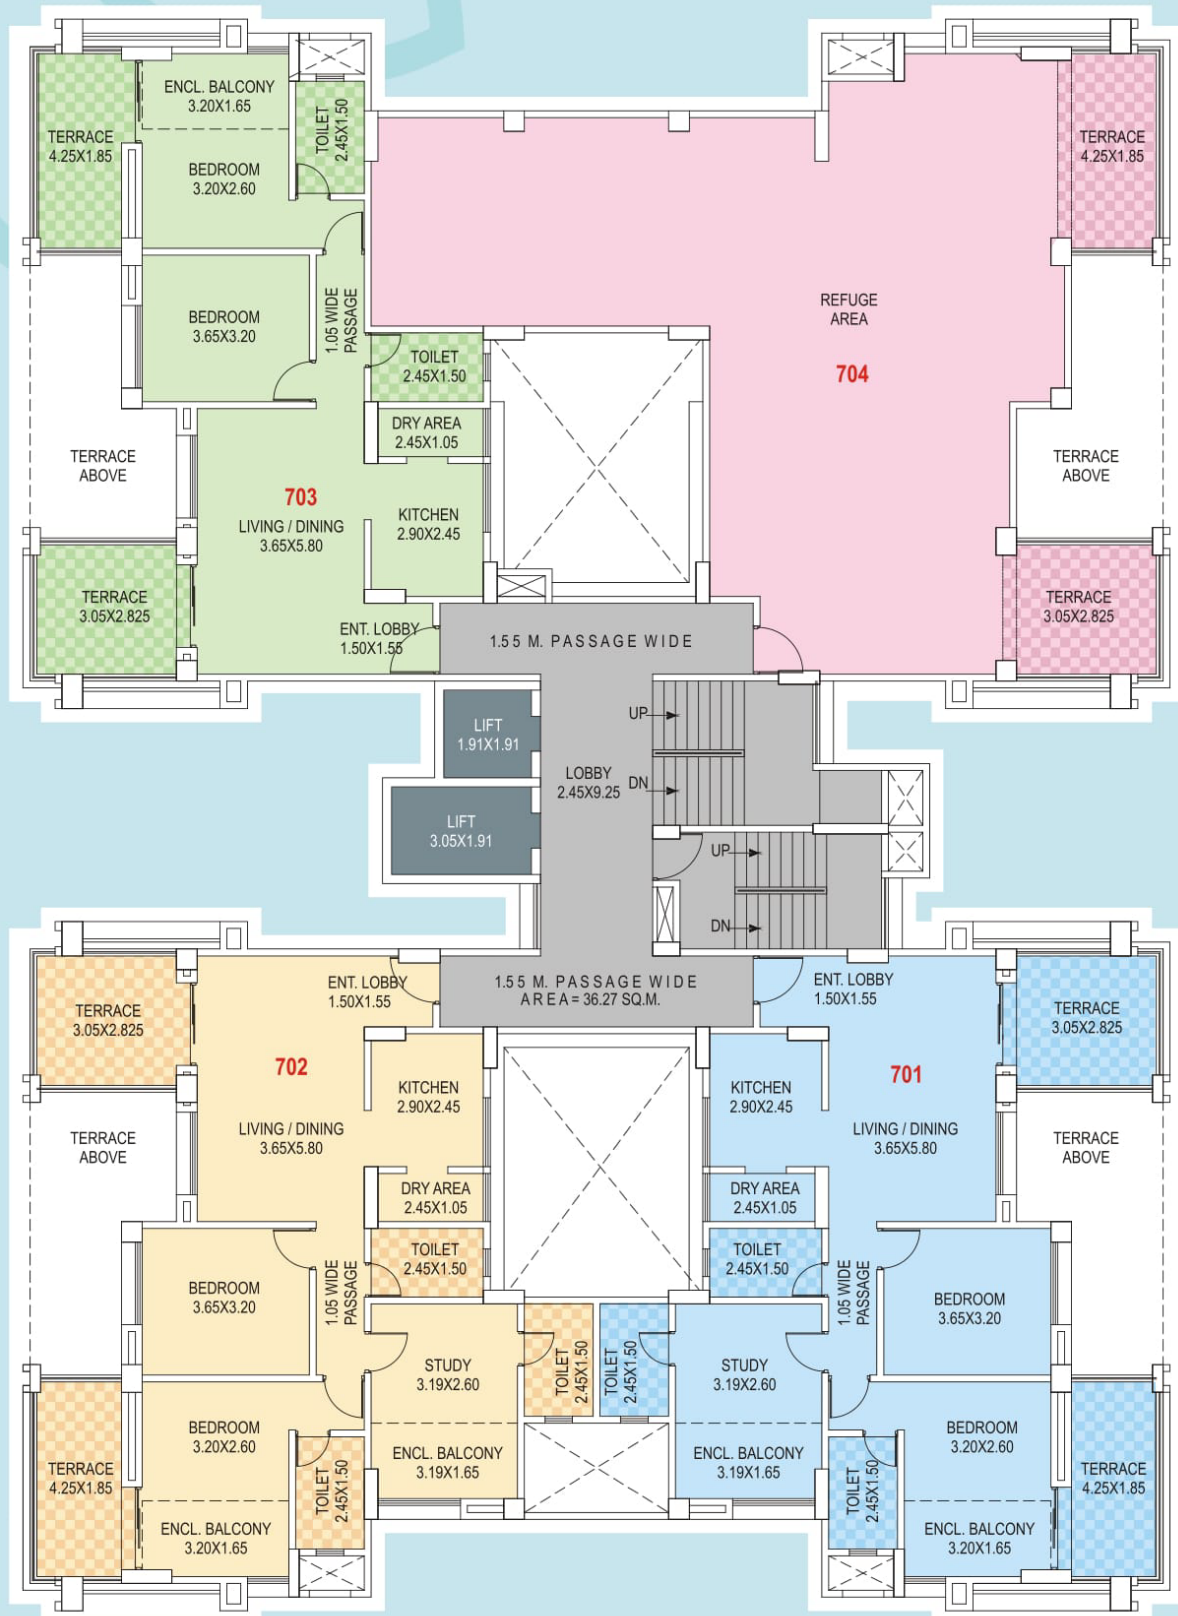

BUILDING - C1

1st, 3rd, 5th, 9th & 11th Floor Plan

Apartment Nos.	Carpet Area (sq.mtr.)	Terrace (sq.mtr.)	Incl. Balcony (sq.mtr.)
101, 104, 301, 304, 501, 504, 901, 904, 1101, 1104	82.51	17.64	10.23
102, 103, 302, 303, 502, 503, 902, 903, 1102, 1103	80.35	17.64	12.40

BUILDING - C1

2nd, 4th, 6th, 8th, 10th & 12th Floor Plan

Apartment Nos.	Carpet Area (sq.mtr.)	Terrace (sq.mtr.)	Encl. Balcony (sq.mtr.)
201, 204, 401, 404, 601, 604, 801, 804, 1001, 1004, 1201, 1204	82.51	15.62	10.23
202, 203, 402, 403, 602, 603, 802, 803, 1002, 1003, 1202, 1203	80.35	15.62	12.40

BUILDING - C1

7th (Refuge) Floor Plan

Apartment Nos.	Carpet Area (sq.mtr.)	Terrace (sq.mtr.)	Encl. Balcony (sq.mtr.)
701, 702	82.51	17.64	10.23
703	69.10	17.64	5.12