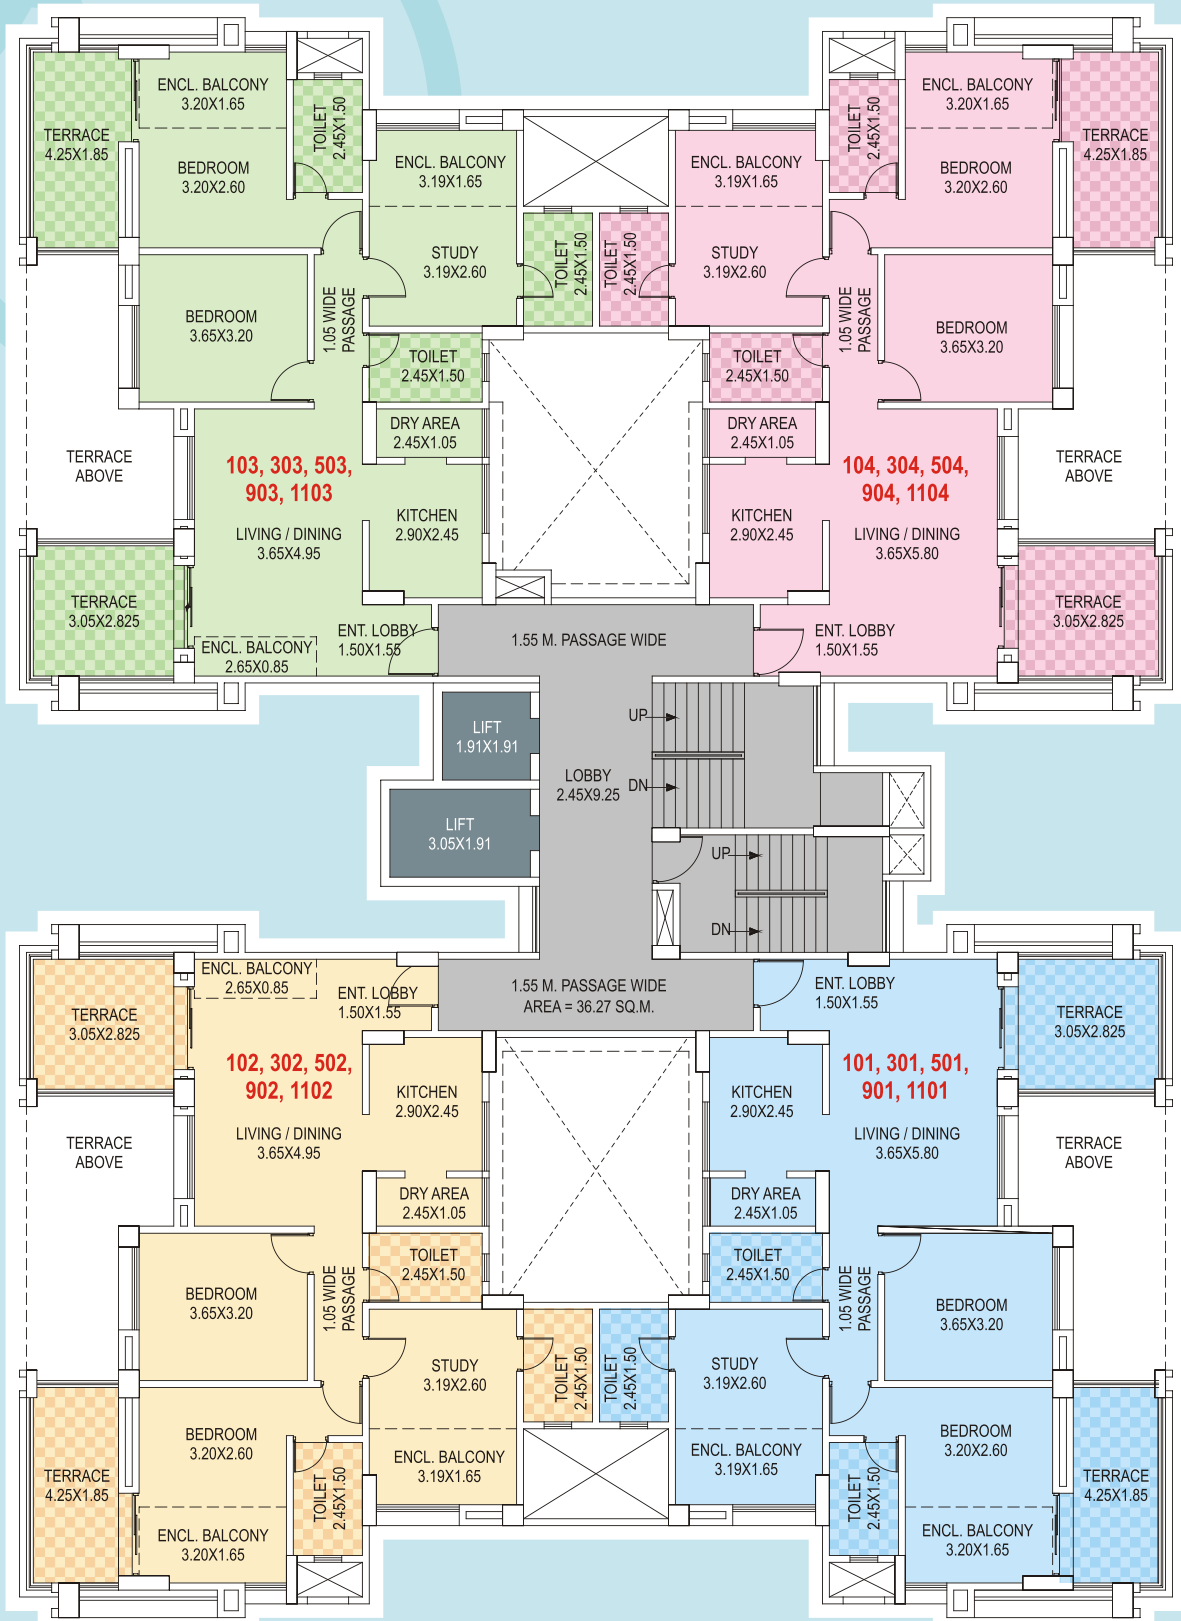

BUILDING - C1

1st, 3rd, 5th, 9th & 11th Floor Plan

Apartment Nos.	Carpet Area (sq.mtr.)	Terrace (sq.mtr.)	Incl. Balcony (sq.mtr.)
101, 104, 301, 304, 501, 504, 901, 904, 1101, 1104	82.51	17.64	10.23
102, 103, 302, 303, 502, 503, 902, 903, 1102, 1103	80.35	17.64	12.40

BUILDING - C1

2nd, 4th, 6th, 8th, 10th & 12th Floor Plan

Apartment Nos.	Carpet Area (sq.mtr.)	Terrace (sq.mtr.)	Encl. Balcony (sq.mtr.)
201, 204, 401, 404, 601, 604, 801, 804, 1001, 1004, 1201, 1204	82.51	15.62	10.23
202, 203, 402, 403, 602, 603, 802, 803, 1002, 1003, 1202, 1203	80.35	15.62	12.40

BUILDING - C1

7th (Refuge) Floor Plan

Apartment Nos.	Carpet Area (sq.mtr.)	Terrace (sq.mtr.)	Encl. Balcony (sq.mtr.)
701, 702	82.51	17.64	10.23
703	69.10	17.64	5.12