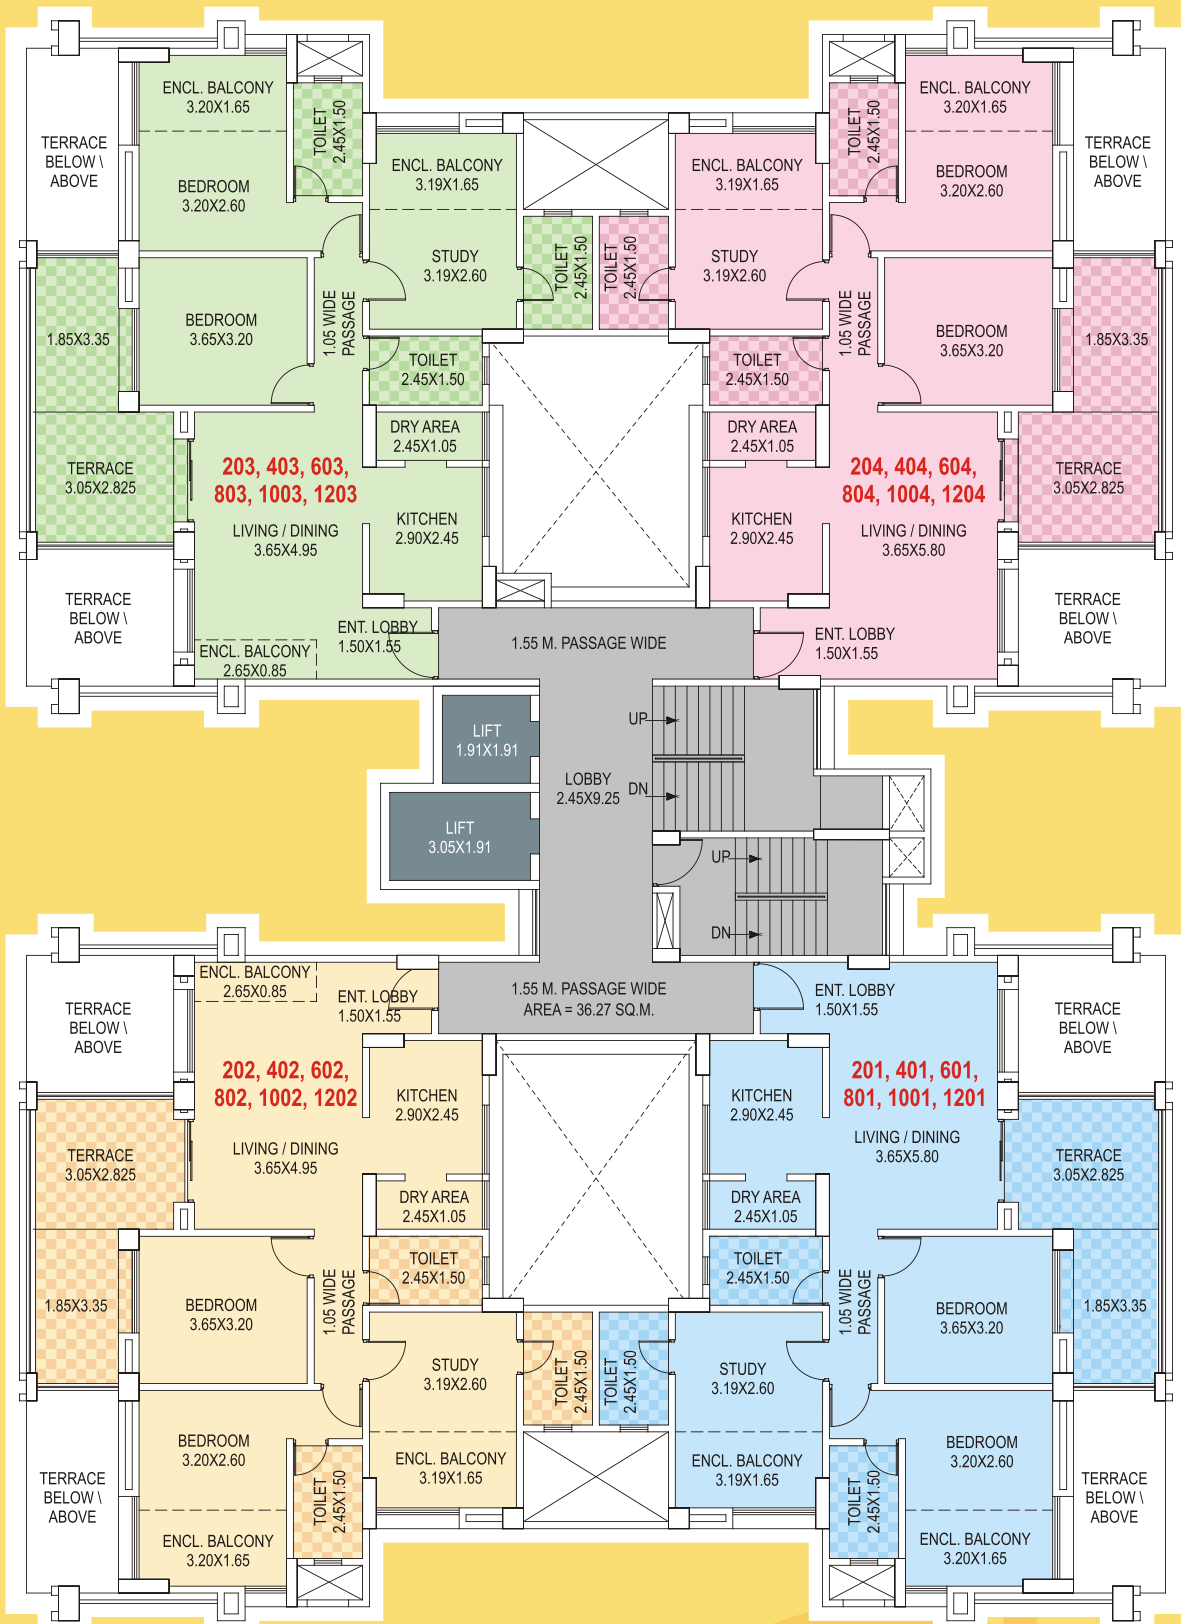

BUILDING - C1

1st, 3rd, 5th, 9th & 11th Floor Plan

Apartment Nos.	Carpet Area (sq.mtr.)	Terrace (sq.mtr.)	Incl. Balcony (sq.mtr.)
101, 104, 301, 304, 501, 504, 901, 904, 1101, 1104	82.51	17.64	10.23
102, 103, 302, 303, 502, 503, 902, 903, 1102, 1103	80.35	17.64	12.40

BUILDING - C1

2nd, 4th, 6th, 8th, 10th & 12th Floor Plan

Apartment Nos.	Carpet Area (sq.mtr.)	Terrace (sq.mtr.)	Encl. Balcony (sq.mtr.)
201, 204, 401, 404, 601, 604, 801, 804, 1001, 1004, 1201, 1204	82.51	15.62	10.23
202, 203, 402, 403, 602, 603, 802, 803, 1002, 1003, 1202, 1203	80.35	15.62	12.40

BUILDING - C1

7th (Refuge) Floor Plan

Apartment Nos.	Carpet Area (sq.mtr.)	Terrace (sq.mtr.)	Encl. Balcony (sq.mtr.)
701, 702	82.51	17.64	10.23
703	69.10	17.64	5.12