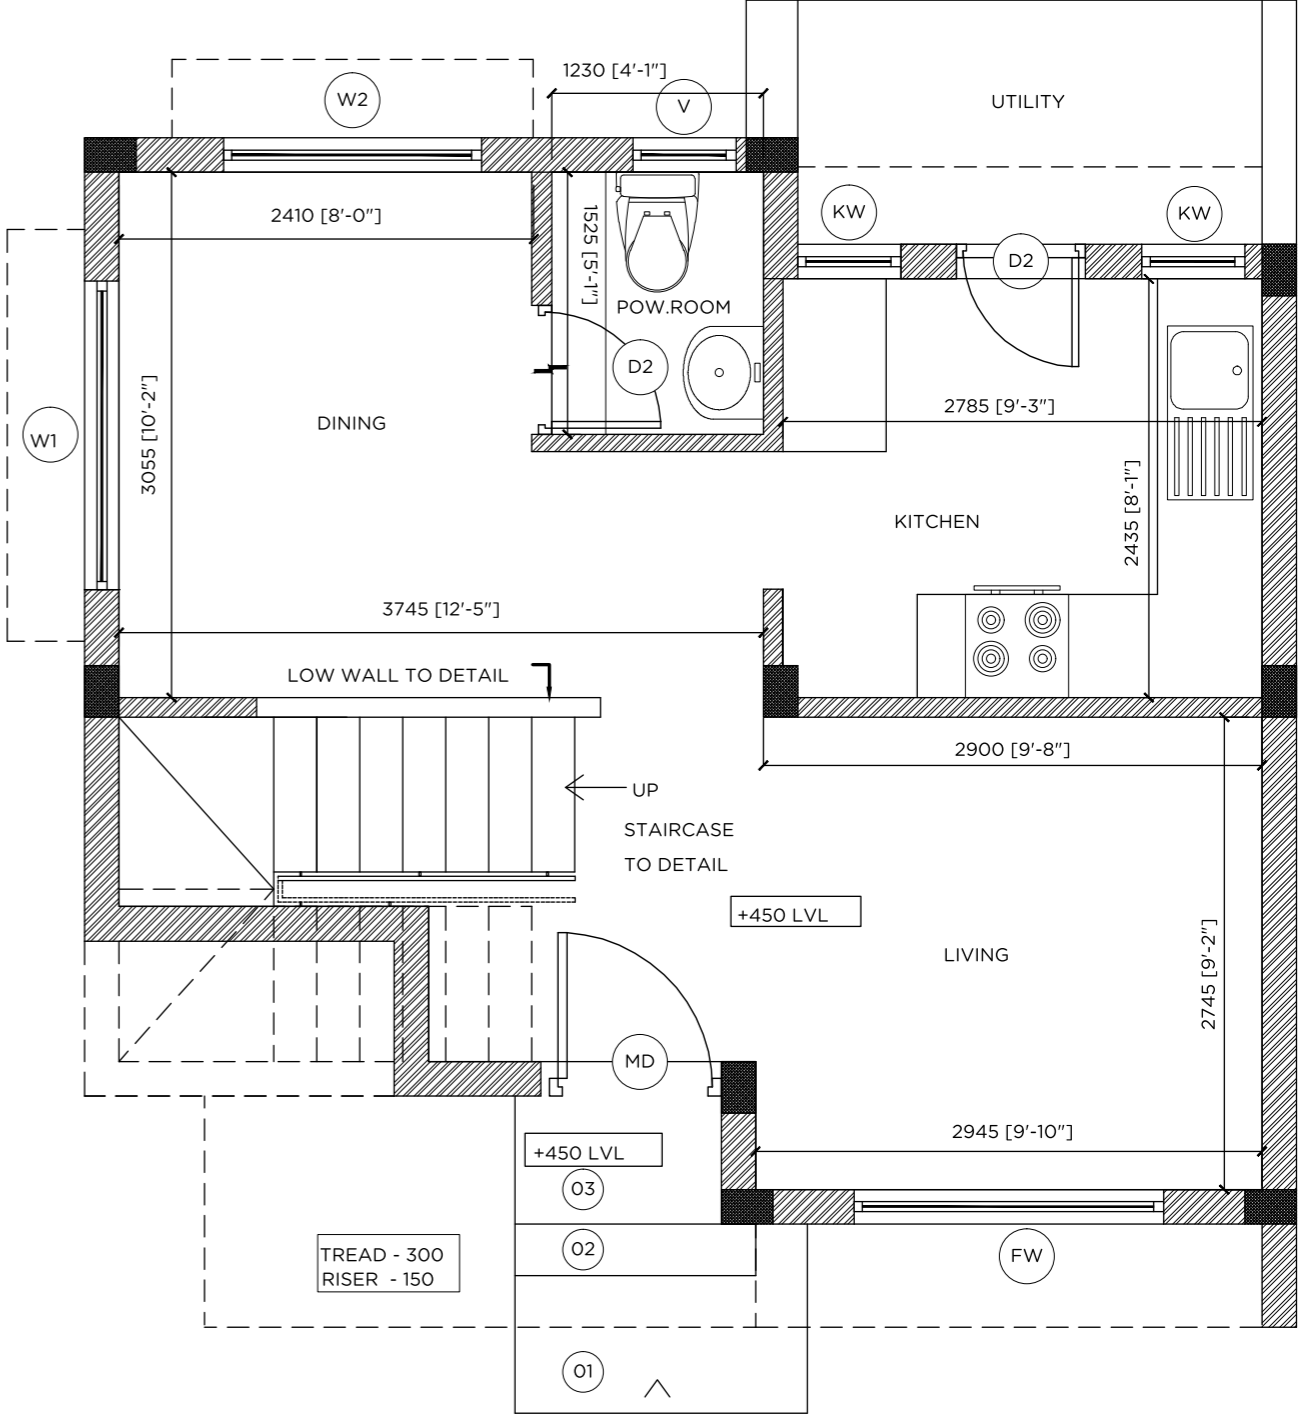

AMENITIES

GYMNASIUM

GAMES ROOM

MULTIPURPOSE HALL

MASTER PLAN

1 Entry/Exit Point

2 BHK FLOOR PLAN

GROUND FLOOR

FIRST FLOOR

2 BHK FLOOR PLAN

TERRACE FLOOR

3 BHK FLOOR PLAN

GROUND FLOOR

3 BHK FLOOR PLAN

FIRST FLOOR

TERRACE FLOOR

2 BHK FLOOR PLAN

GROUND FLOOR

FIRST FLOOR

2 BHK FLOOR PLAN

TERRACE FLOOR

3 BHK FLOOR PLAN

GROUND FLOOR

3 BHK FLOOR PLAN

FIRST FLOOR

TERRACE FLOOR

SPECIFICATIONS

STRUCTURE:

- Seismic zone compliant structure adhering to structural requirements
- Partition walls with block masonry

PAINTING:

Interior/exterior finished with emulsion/equivalent paint