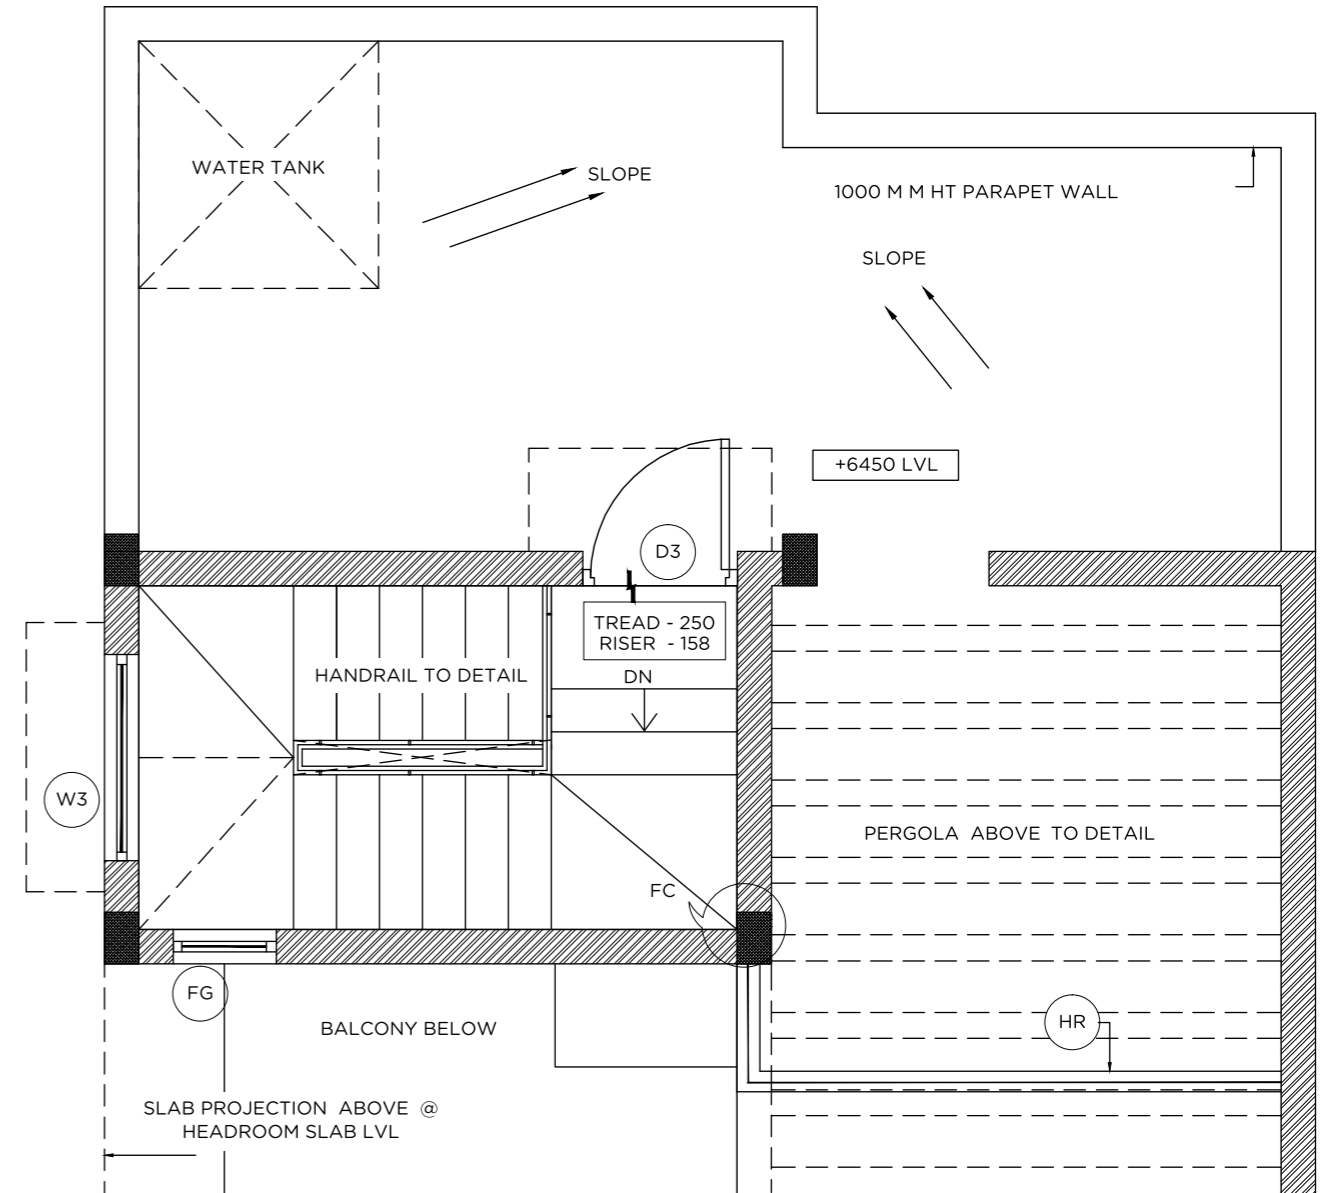

AMENITIES

GYMNASIUM

GAMES ROOM

MULTIPURPOSE HALL

MASTER PLAN

1 Entry/Exit Point

2 BHK FLOOR PLAN

GROUND FLOOR

FIRST FLOOR

2 BHK FLOOR PLAN

TERRACE FLOOR

3 BHK FLOOR PLAN

GROUND FLOOR

3 BHK FLOOR PLAN

FIRST FLOOR

TERRACE FLOOR

2 BHK FLOOR PLAN

GROUND FLOOR

FIRST FLOOR

2 BHK FLOOR PLAN

TERRACE FLOOR

3 BHK FLOOR PLAN

GROUND FLOOR

3 BHK FLOOR PLAN

FIRST FLOOR

TERRACE FLOOR

SPECIFICATIONS

STRUCTURE:

- Seismic zone compliant structure adhering to structural requirements
- Partition walls with block masonry

PAINTING:

Interior/exterior finished with emulsion/equivalent paint