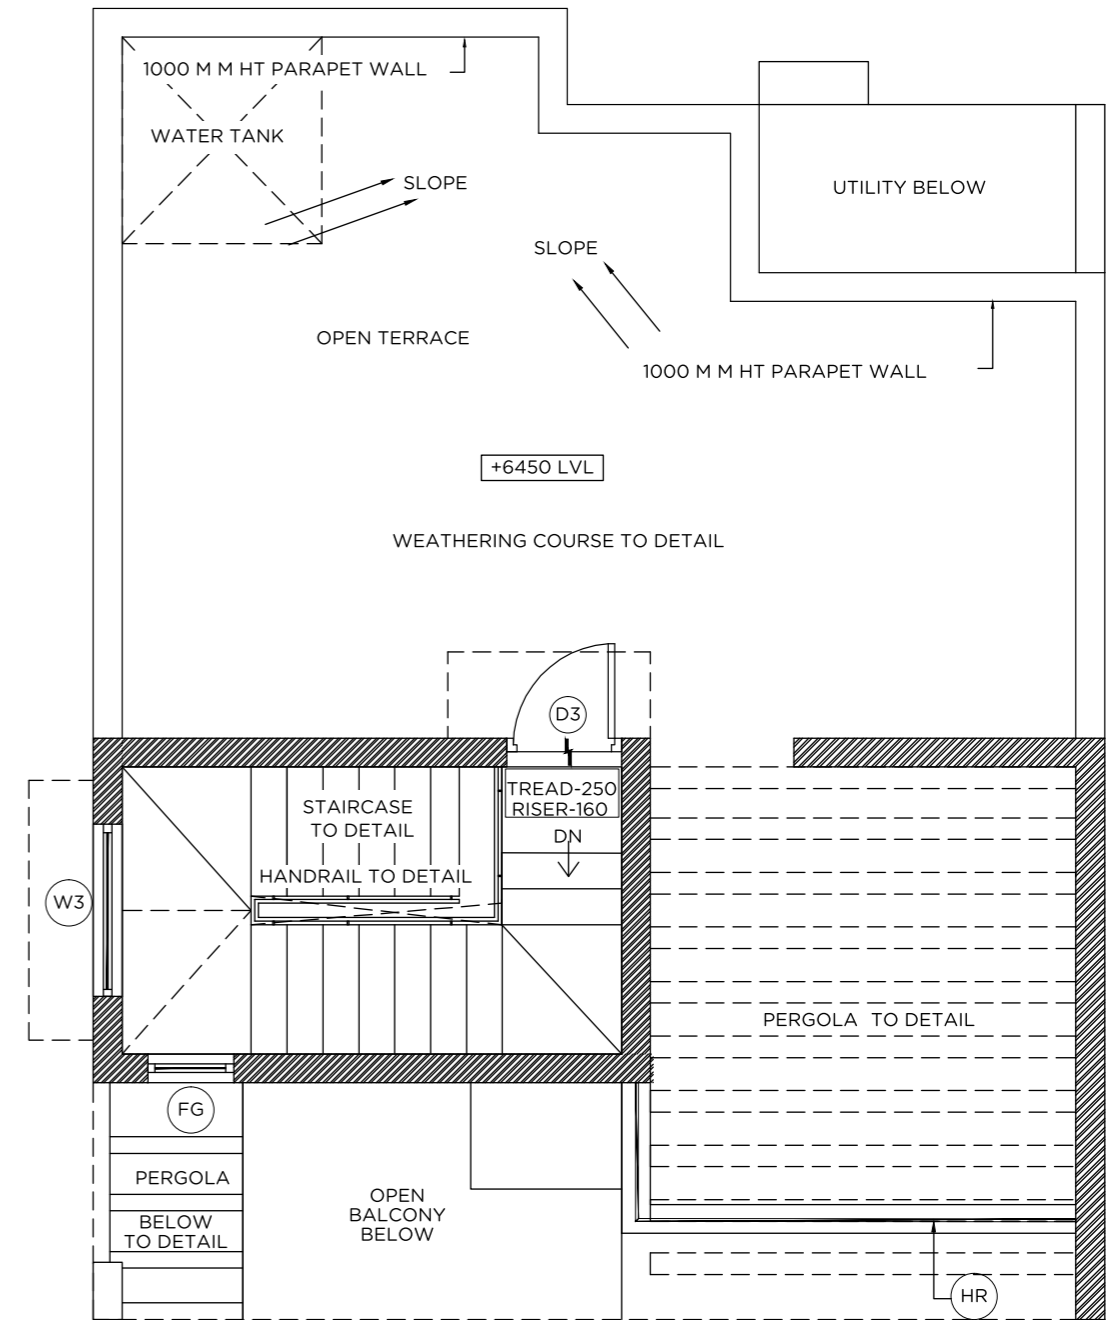

AMENITIES

GYMNASIUM

GAMES ROOM

MULTIPURPOSE HALL

MASTER PLAN

1 Entry/Exit Point

2 BHK FLOOR PLAN

GROUND FLOOR

FIRST FLOOR

2 BHK FLOOR PLAN

TERRACE FLOOR

3 BHK FLOOR PLAN

GROUND FLOOR

3 BHK FLOOR PLAN

FIRST FLOOR

TERRACE FLOOR

2 BHK FLOOR PLAN

GROUND FLOOR

FIRST FLOOR

2 BHK FLOOR PLAN

TERRACE FLOOR

3 BHK FLOOR PLAN

GROUND FLOOR

3 BHK FLOOR PLAN

FIRST FLOOR

TERRACE FLOOR

SPECIFICATIONS

STRUCTURE:

- Seismic zone compliant structure adhering to structural requirements
- Partition walls with block masonry

PAINTING:

Interior/exterior finished with emulsion/equivalent paint