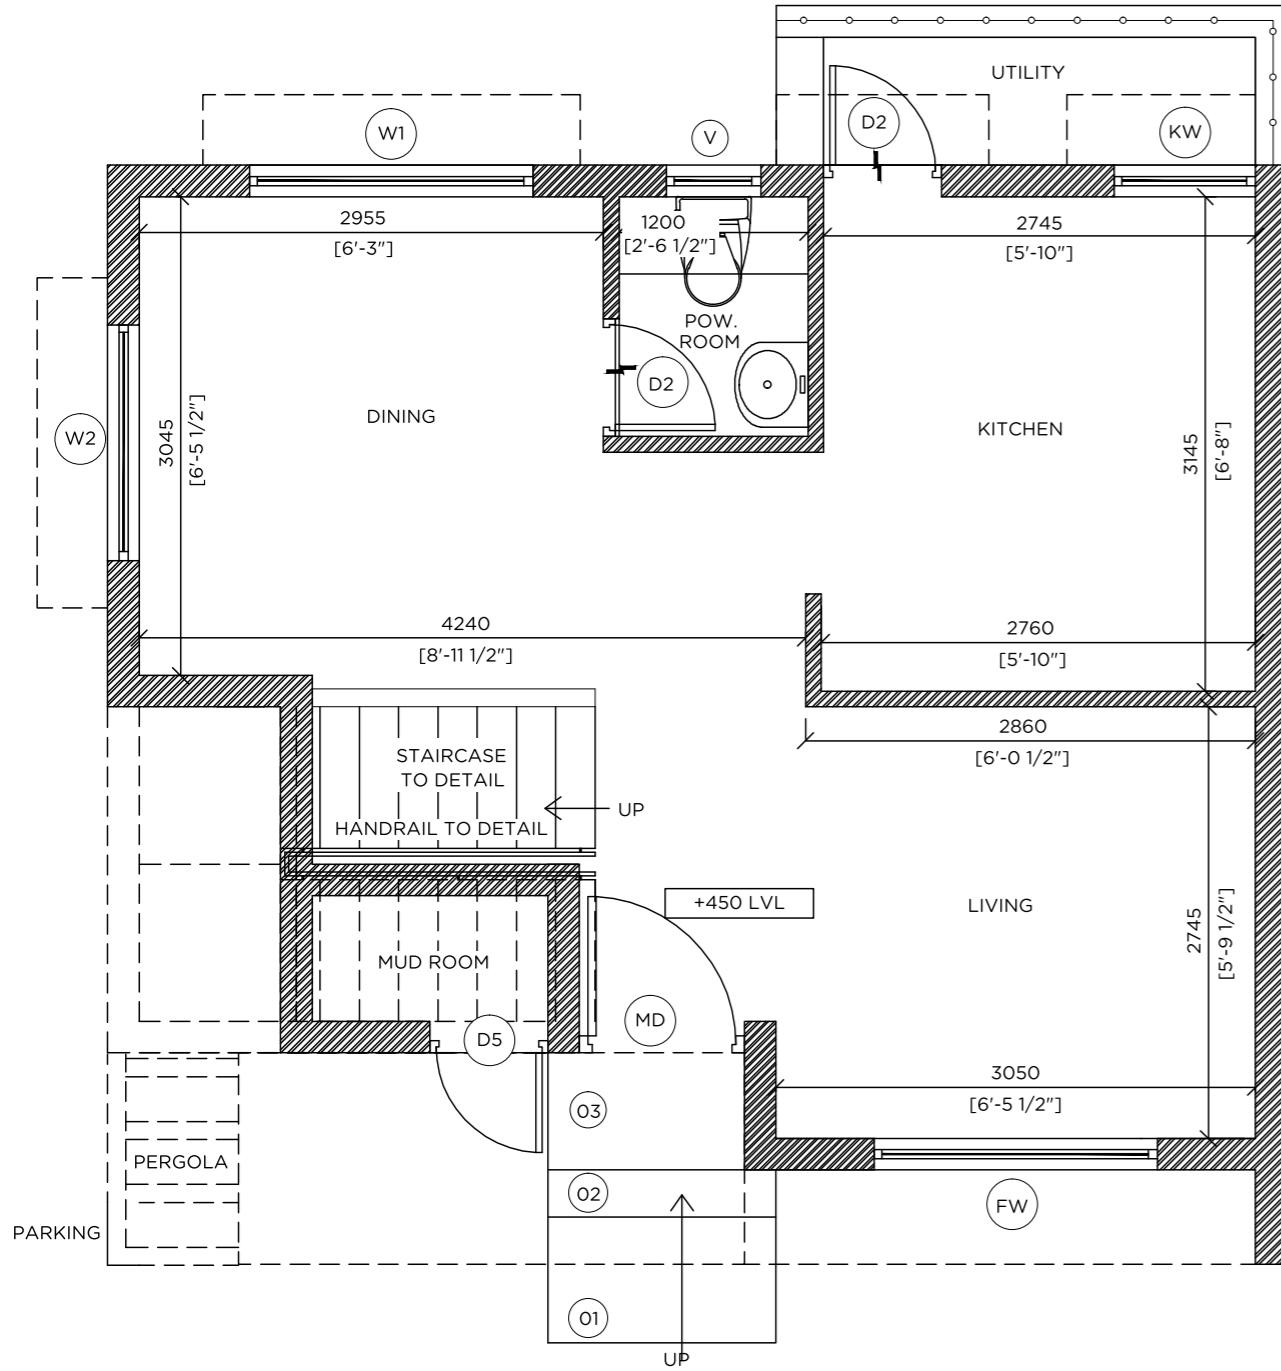

AMENITIES

GYMNASIUM

GAMES ROOM

MULTIPURPOSE HALL

MASTER PLAN

1 Entry/Exit Point

2 BHK FLOOR PLAN

GROUND FLOOR

FIRST FLOOR

2 BHK FLOOR PLAN

TERRACE FLOOR

3 BHK FLOOR PLAN

GROUND FLOOR

3 BHK FLOOR PLAN

FIRST FLOOR

TERRACE FLOOR

2 BHK FLOOR PLAN

GROUND FLOOR

FIRST FLOOR

2 BHK FLOOR PLAN

TERRACE FLOOR

3 BHK FLOOR PLAN

GROUND FLOOR

3 BHK FLOOR PLAN

FIRST FLOOR

TERRACE FLOOR

SPECIFICATIONS

STRUCTURE:

- Seismic zone compliant structure adhering to structural requirements
- Partition walls with block masonry

PAINTING:

Interior/exterior finished with emulsion/equivalent paint