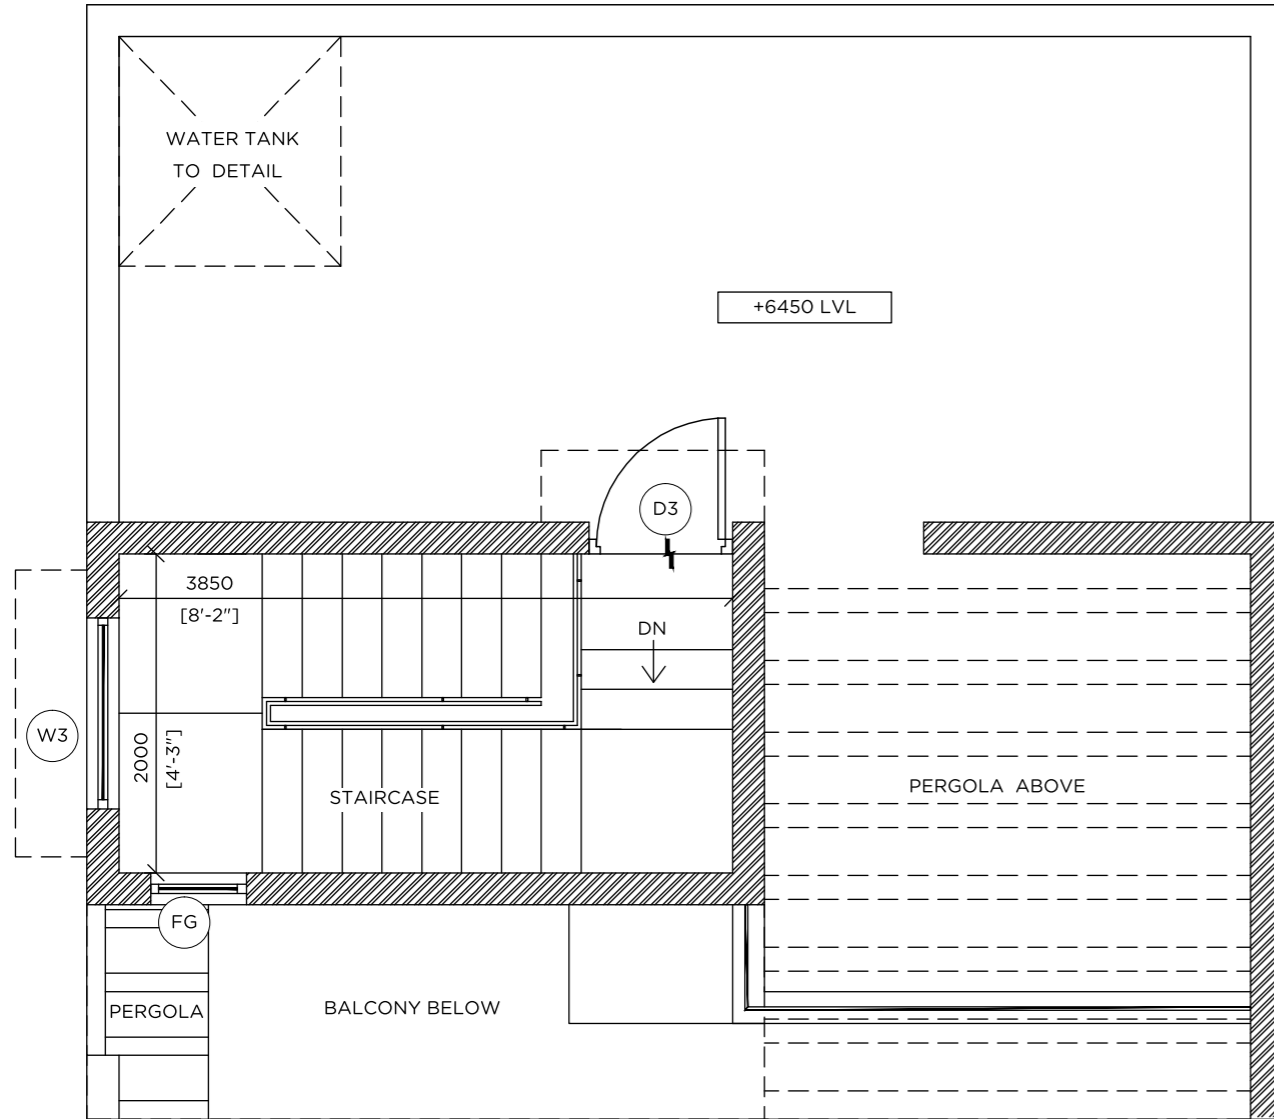

AMENITIES

GYMNASIUM

GAMES ROOM

MULTIPURPOSE HALL

MASTER PLAN

1 Entry/Exit Point

2 BHK FLOOR PLAN

GROUND FLOOR

FIRST FLOOR

2 BHK FLOOR PLAN

TERRACE FLOOR

3 BHK FLOOR PLAN

GROUND FLOOR

3 BHK FLOOR PLAN

FIRST FLOOR

TERRACE FLOOR

2 BHK FLOOR PLAN

GROUND FLOOR

FIRST FLOOR

2 BHK FLOOR PLAN

TERRACE FLOOR

3 BHK FLOOR PLAN

GROUND FLOOR

3 BHK FLOOR PLAN

FIRST FLOOR

TERRACE FLOOR

SPECIFICATIONS

STRUCTURE:

- Seismic zone compliant structure adhering to structural requirements
- Partition walls with block masonry

PAINTING:

Interior/exterior finished with emulsion/equivalent paint